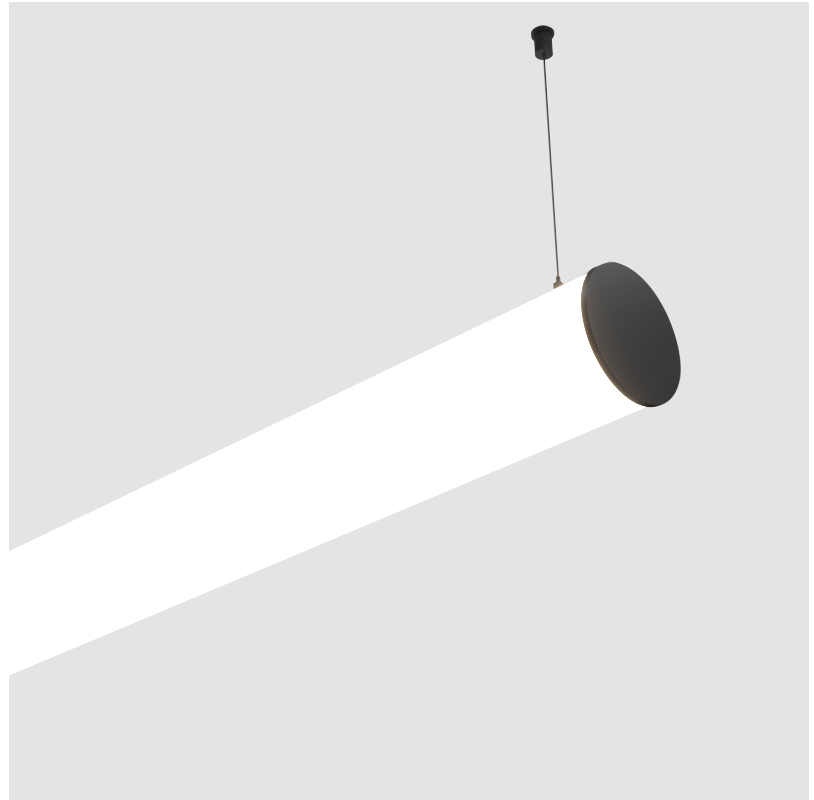

GENERAL

Series: Bunga
Brand: Prolicht
Division: Architectural
Mounting Type: Suspension
Mounting Location: Ceiling
Subcategory: Profile

PHYSICAL

Shape: Cylinder
Length (mm): 2020
Length (in): 79 1/2
Width (mm): 115
Width (in): 4 1/2
Height (mm): 115
Height (in): 4 1/2
Light Distribution: Omnidirectional
Weight (kg): 6.22
Weight (lbs): 13.71
Diffuser: PMMA - Opal
[Fixture Finish: SSR / BKV / CWI / CRY / HAB / UFT / ITA / RUA / FTG / MYG / LOD / PUS / FRO / FUP / KIA / POP / BLS / SPG / MEY / GOH / GUM / CHC / COM / ABZ / JAG / OBR / MOS / ROR](#)
Fixture Material: Aluminum
[Cable Details: 2000mm or 6000mm Transparent Cable](#)
Upon Request: Cable colour - White / Black / Orange / Red

ELECTRICAL

Lamp Type: LED (Zhaga Standard)
Input Wattage (W): 35
Total Output Wattage (W): 28 / 22.8 (3500K)
[Dimming: Non-Dimming / Phase Dimming (120Vac only) / 0-10V Dimming](#)
Driver Included: Yes
Driver Location: Integrated
Driver Type: Constant Current - 120 / 277Vac
Driver Class: Class 2
Input Voltage (V): 120 - 277
Constant Current (MA): 350 / 700 (3500K)

LED

[Color Temperature (°K): 3000 / 3500 / 4000](#)
Max. Delivered Lumen (lm): 3870 / 4008 / 4090
CRI: >80 CRI
Lamp Life (hrs): 50000

OPTICAL

RATINGS AND CERTIFICATIONS

Certified By: Certified for North American Standards
IP rating: IP20