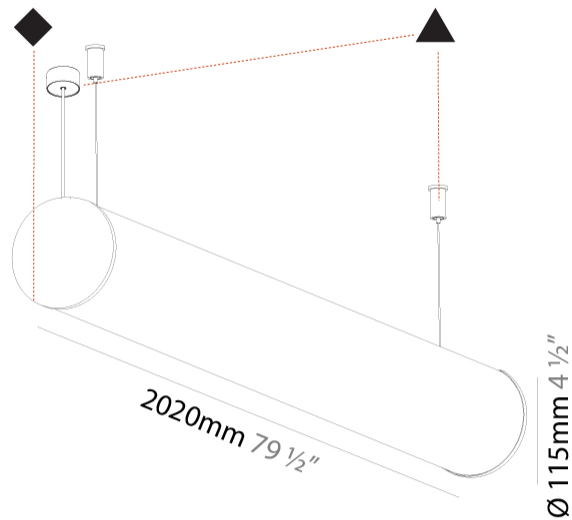

GENERAL

Series: Bunga
Brand: Prolicht
Division: Architectural
Mounting Type: Suspension
Mounting Location: Ceiling
Subcategory: Profile

PHYSICAL

Shape: Cylinder
Length (mm): 2020
Length (in): 79 1/2
Width (mm): 115
Width (in): 4 1/2
Height (mm): 115
Height (in): 4 1/2
Light Distribution: Omnidirectional
Weight (kg): 6.22
Weight (lbs): 13.71
Diffuser: PMMA - Opal
[Fixture Finish: SSR / BKV / CWI / CRY / HAB / UFT / ITA / RUA / FTG / MYG / LOD / PUS / FRO / FUP / KIA / POP / BLS / SPG / MEY / GOH / GUM / CHC / COM / ABZ / JAG / OBR / MOS / ROR](#)
Fixture Material: Aluminum
[Cable Details: 2000mm or 6000mm Transparent Cable](#)
Upon Request: Cable colour - White / Black / Orange / Red

ELECTRICAL

Lamp Type: LED (Zhaga Standard)
Input Wattage (W): 35
Total Output Wattage (W): 28 / 22.8 (3500K)
[Dimming: Non-Dimming / Phase Dimming (120Vac only) / 0-10V Dimming](#)
Driver Included: Yes
Driver Location: Integrated
Driver Type: Constant Current - 120 / 277Vac
Driver Class: Class 2
Input Voltage (V): 120 - 277
Constant Current (MA): 350 / 700 (3500K)

LED

[Color Temperature (°K): 3000 / 3500 / 4000](#)
Max. Delivered Lumen (lm): 3870 / 4008 / 4090
CRI: >80 CRI
Lamp Life (hrs): 50000

OPTICAL

RATINGS AND CERTIFICATIONS

Certified By: Certified for North American Standards
IP rating: IP20